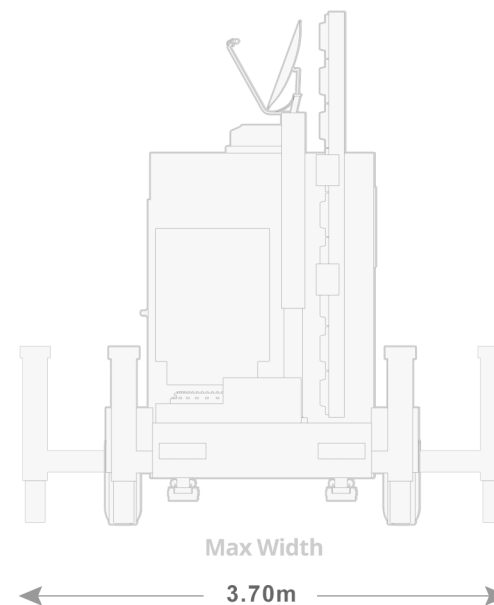

BIG TV

20SQM MOBILE LED SCREEN

SCREEN

Pixel Pitch	8mm
Width	5.70m
Height	3.36m
Aspect Ratio	16:9
Hoz Viewing Angle	120°
Vert Viewing Angle	60°

TRAILER

Length	9.05m
Max Width	3.70m
Max Height	6.10m
Weight	7 Ton (6350.29 Kg)

EDIT SUITE

Power	On-board 30KVA Generator - 125 AMP
Input Formats	JPEG, PNG, GIF DVD Video (PAL) VGA, AVI-DV Type 2 Composite Video

Think BIG!
For Quality in Outdoor LED
Screen Hire