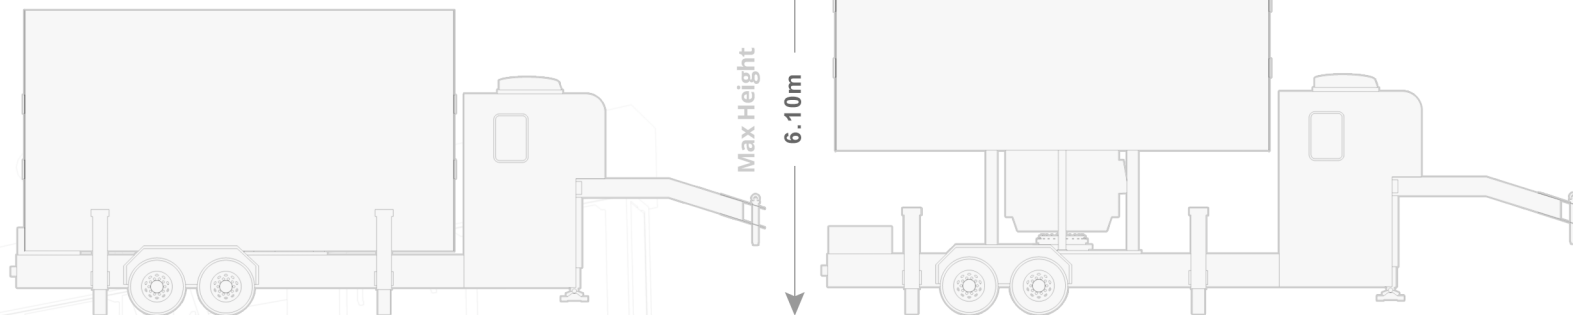

BIG TV

20SQM MOBILE LED SCREEN

SCREEN

Pixel Pitch	8mm
Width	5.70m
Height	3.36m
Aspect Ratio	16:9
Hoz Viewing Angle	120°
Vert Viewing Angle	60°

TRAILER

Length	9.05m
Max Width	3.70m
Max Height	6.10m
Weight	7 Ton (6350.29 Kg)

EDIT SUITE

Power	On-board 30KVA Generator - 125 AMP
Input Formats	JPEG, PNG, GIF DVD Video (PAL) VGA, AVI-DV Type 2 Composite Video

Think BIG!
For Quality in Outdoor LED
Screen Hire