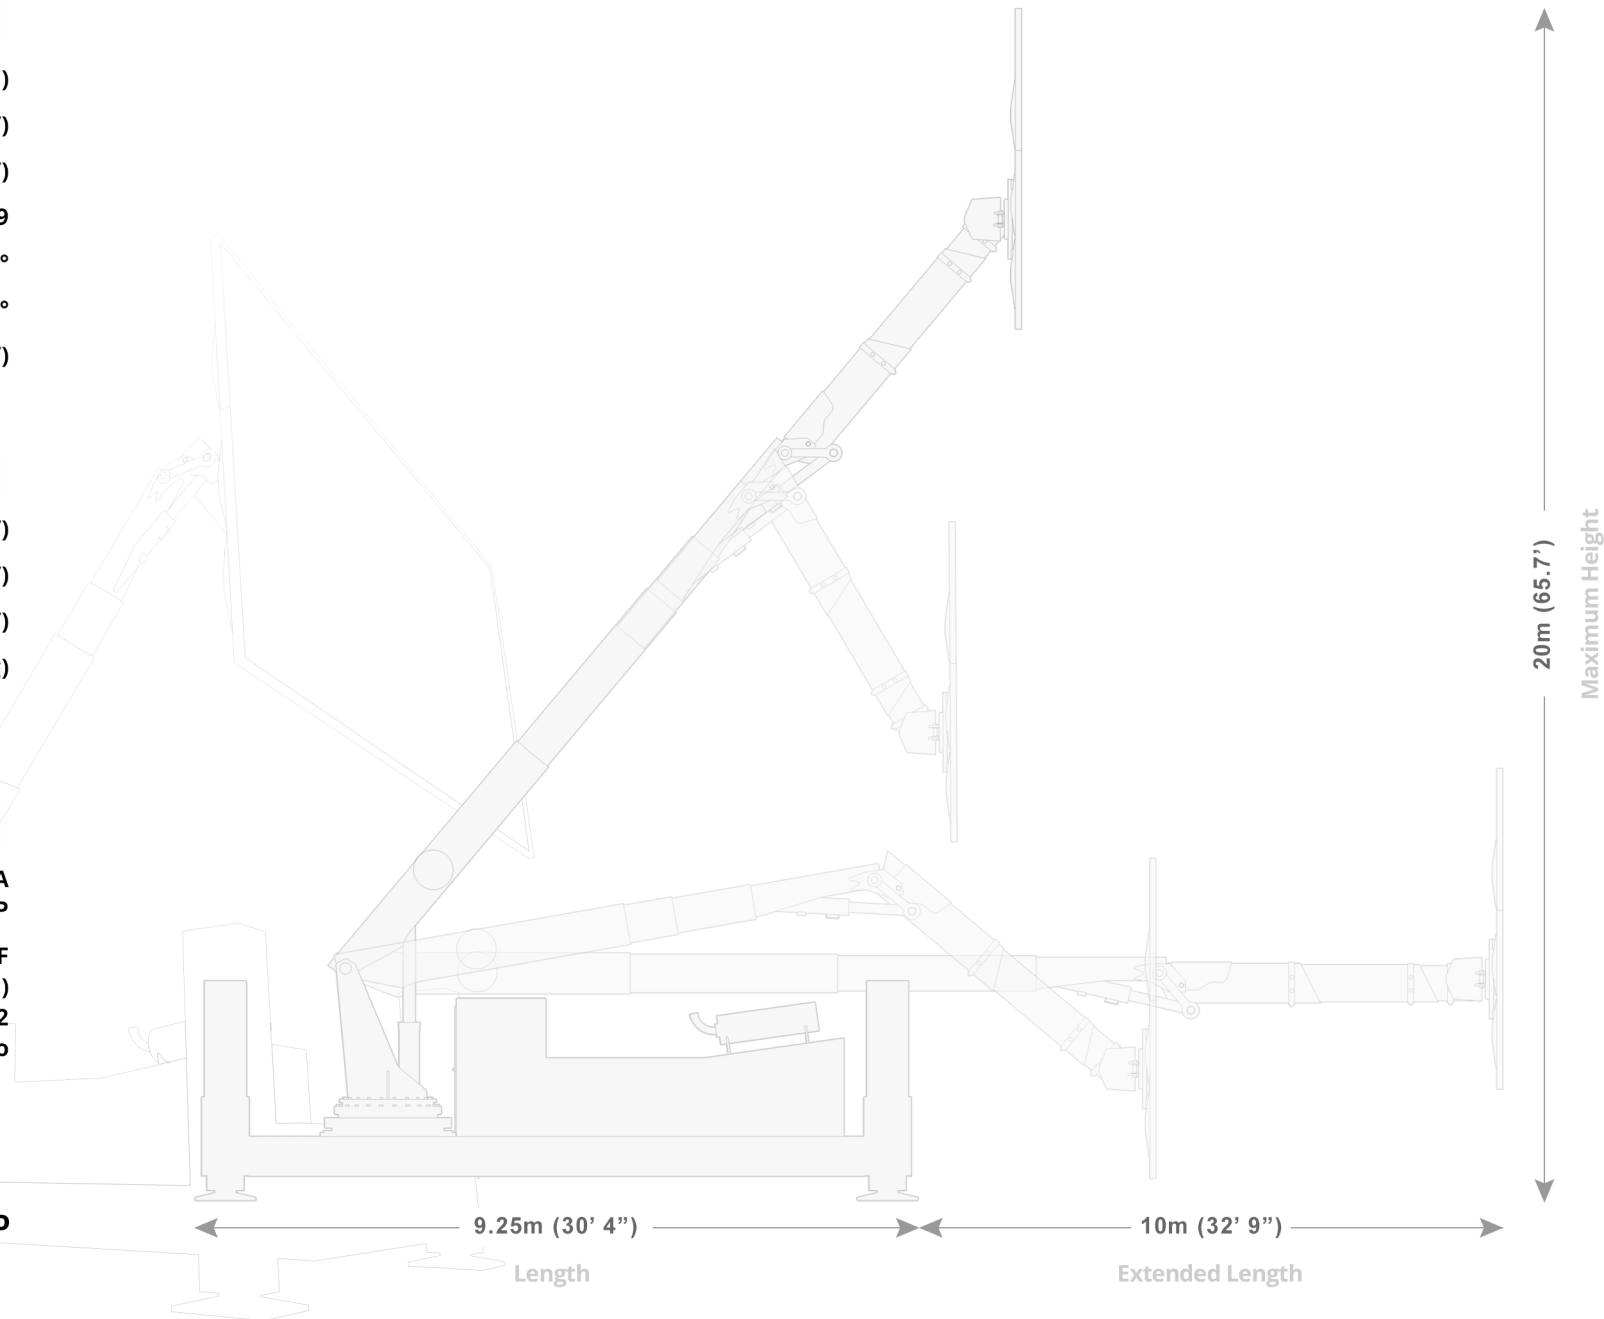

BIG TV

33SQM MOBILE LED SCREEN

SCREEN

Pixel Pitch	8mm (TRUE)
Width	7.68m (25' 2")
Height	4.32m (16' 9")
Aspect Ratio	16:9
Hoz Viewing Angle	140°
Vert Viewing Angle	100°
Extended Height	20m (65' 7")

TRAILER

Length	9.25m (30' 4")
Width	3.05m (10' 0")
Max Height	20m (65' 7")
Weight	20 Ton (18143.70Kg)

EDIT SUITE

Power	On-board 80KVA Generator - 125 AMP
Input Formats	JPEG, PNG, GIF DVD Video (PAL) VGA, AVI-DV Type 2 Composite Video

Think BIG!

For Quality in Outdoor LED
Screen Hire

BIG TV

33SQM MOBILE LED SCREEN